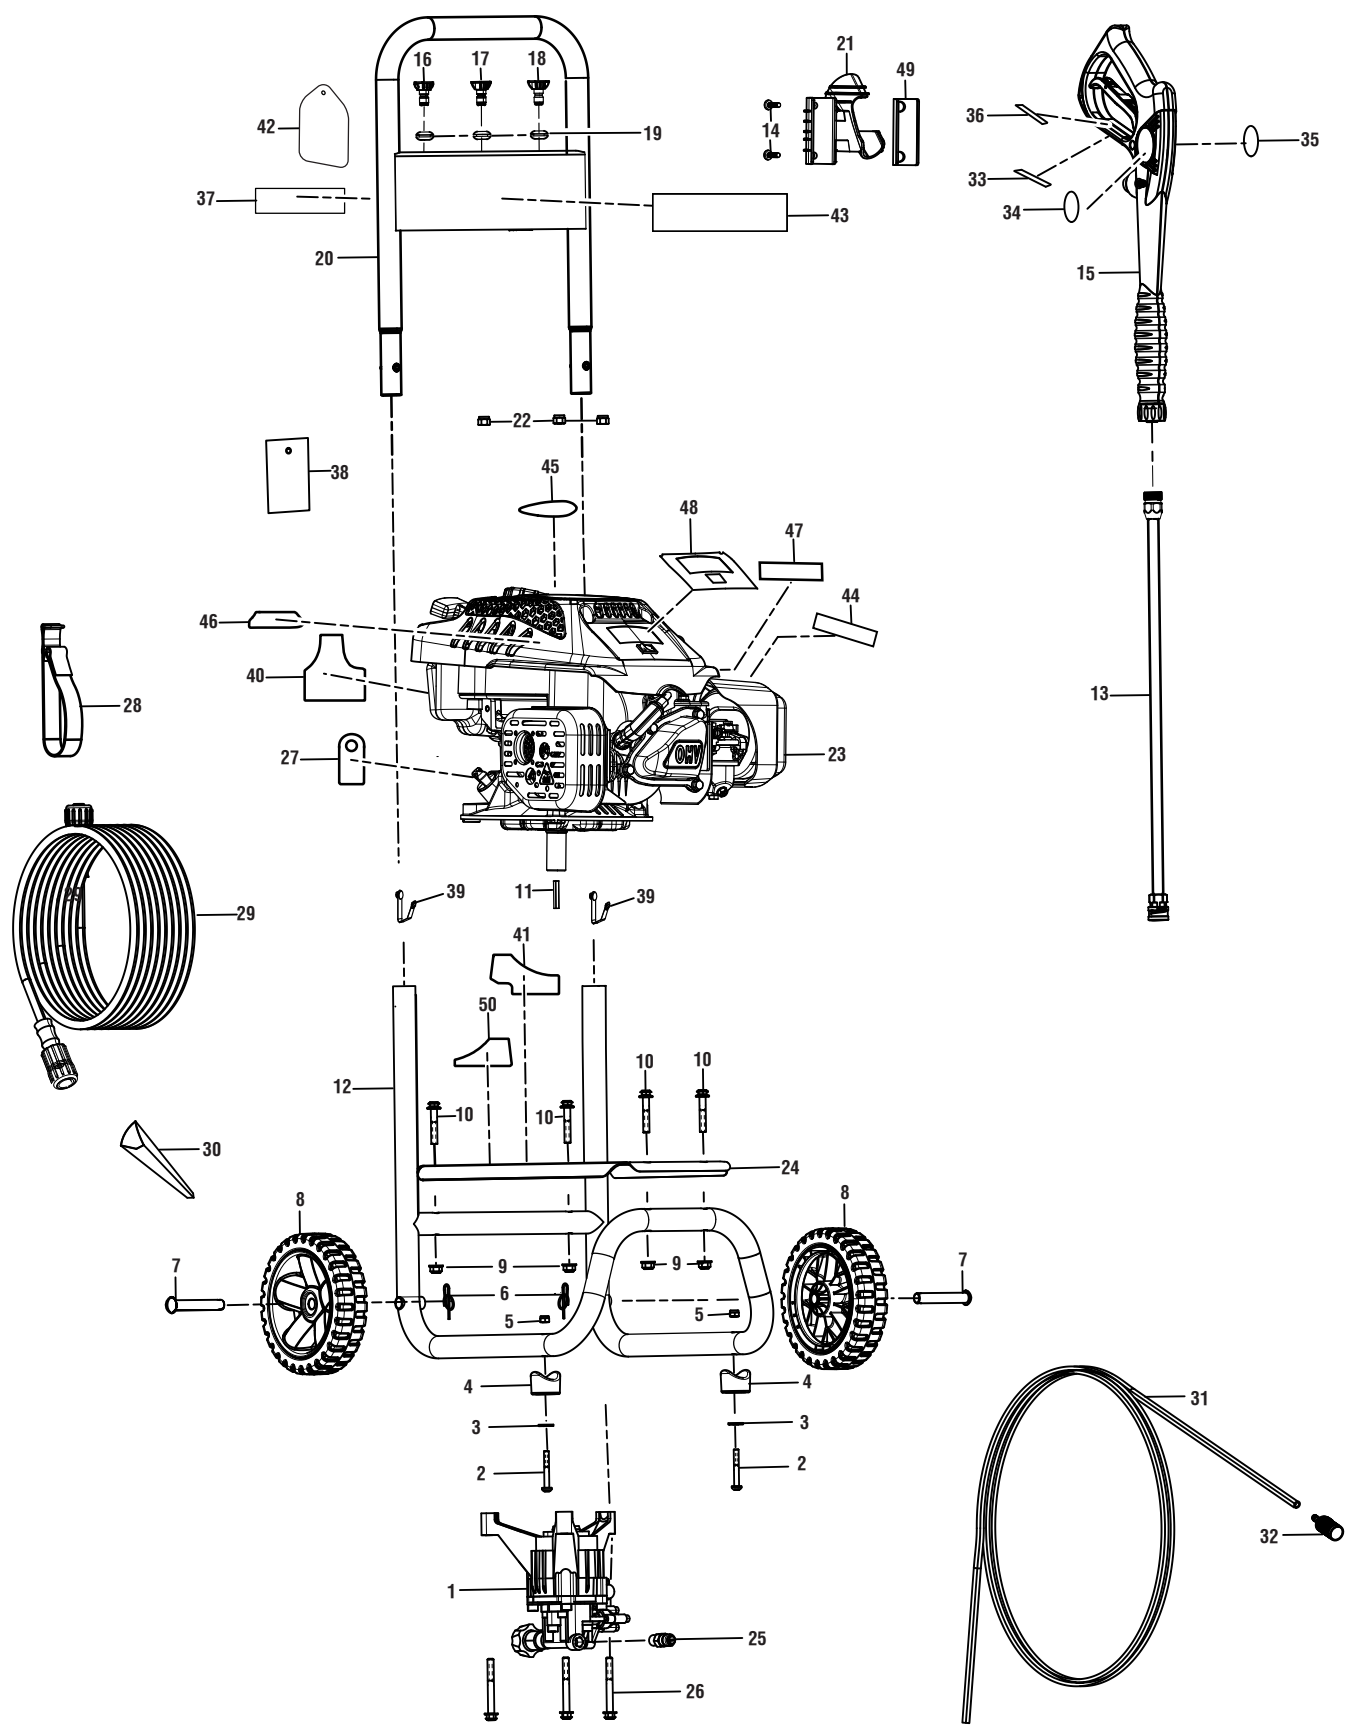

POWERSTROKE PRESSURE WASHER – ITEM NO. PS80519

POWERSTROKE PRESSURE WASHER – ITEM NO. PS80519

The item and manufacturing numbers will be found on a label attached to the engine plate. Always mention the item and manufacturing numbers in all correspondence regarding your **PRESSURE WASHER** or when ordering replacement parts.

PARTS LIST

KEY PART NO. NUMBER	DESCRIPTION	QTY	KEY PART NO. NUMBER	DESCRIPTION	QTY
1	308653050 Pump	1	26	661505006 Bolt (M8 x 70, Flange Hd).....	3
2	661501001 Screw (1/4-20 x 2 in., T30 Torx Hd.)	2	27	961454001 Add Oil Hang tag	1
3	638128003 Washer (1/4 in.).....	2	28	310801001 Wand Holder Strap	1
4	570554002 Wear Pad	2	29	308414001 Hose (25 ft.)	1
5	678016006 Lock Nut (1/4-20).....	2	30	519314001 Funnel	1
6	678899006 Axle Clip.....	2	31	561399003 Chemical Siphon Tube.....	1
7	620490001 Axle	2	32	308103015 Chemical Siphon Filter	1
8	308603001 Wheel.....	2	33	940654228 Trigger Handle Warning Label (Fr/Sp)	1
9	678774001 Hex Nut (M8 x 1.25).....	4	34	940786025 Trigger Handle Logo Label	1
10	661505004 Bolt (M8 x 45 mm Flange Hd.).....	4	35	940654084 Trigger Handle Warning Label (Eng)	1
11	678041002 Output Shaft Key (40 mm)	1	36	940786020 Trigger Handle Rating Label	1
12	308412036 Main Frame Assembly (Inc. Key 39).....	1	37	940617136 Quick Start Label.....	1
13	308506006 Extension Wand.....	1	38	940973011 Danger Hang tag	1
14	660481020 Screw (M6 x 20 mm, Phillips Hd.)	2	39	308421005 Spring Clip	2
15	308760019 Trigger Handle w/Logo	1	40	940899008 E85 Label	1
16	308706013 Soap Nozzle.....	1	41	940894008 Danger Label	1
17	678304001 25° Nozzle.....	1	42	941751001 Nozzle Hang Tag.....	1
18	308700029 40° Nozzle.....	1	43	940779090 Performance Label	1
19	561383004 Nozzle Holder	3	44	941486002 Inquires Label	1
20	308790075 Handle Assembly.....	1	45	940705232 Logo Label.....	1
21	519313009 Wand Holder.....	1	46	940680063 Hot Surface Label	1
22	678189001 Lock Nut (M8)	3	47	940647103 Choke Label.....	1
23	Note A Engine (Rato)	1	48	940698030 On/Off Label	1
24	638662028 Engine Plate.....	1	49	570836001 Rubber Gasket.....	1
25	678169004 Thermal Release Valve.....	1	50	940871014 Add Oil Label	1
			Not Shown:		
			991000023	Operator's Manual	

NOTE A: OWT Industries, Inc., will not provide engines as replacement parts. Engines are covered through the engine manufacturer's warranty. Consult the accompanying engine manual or contact our service department for assistance.