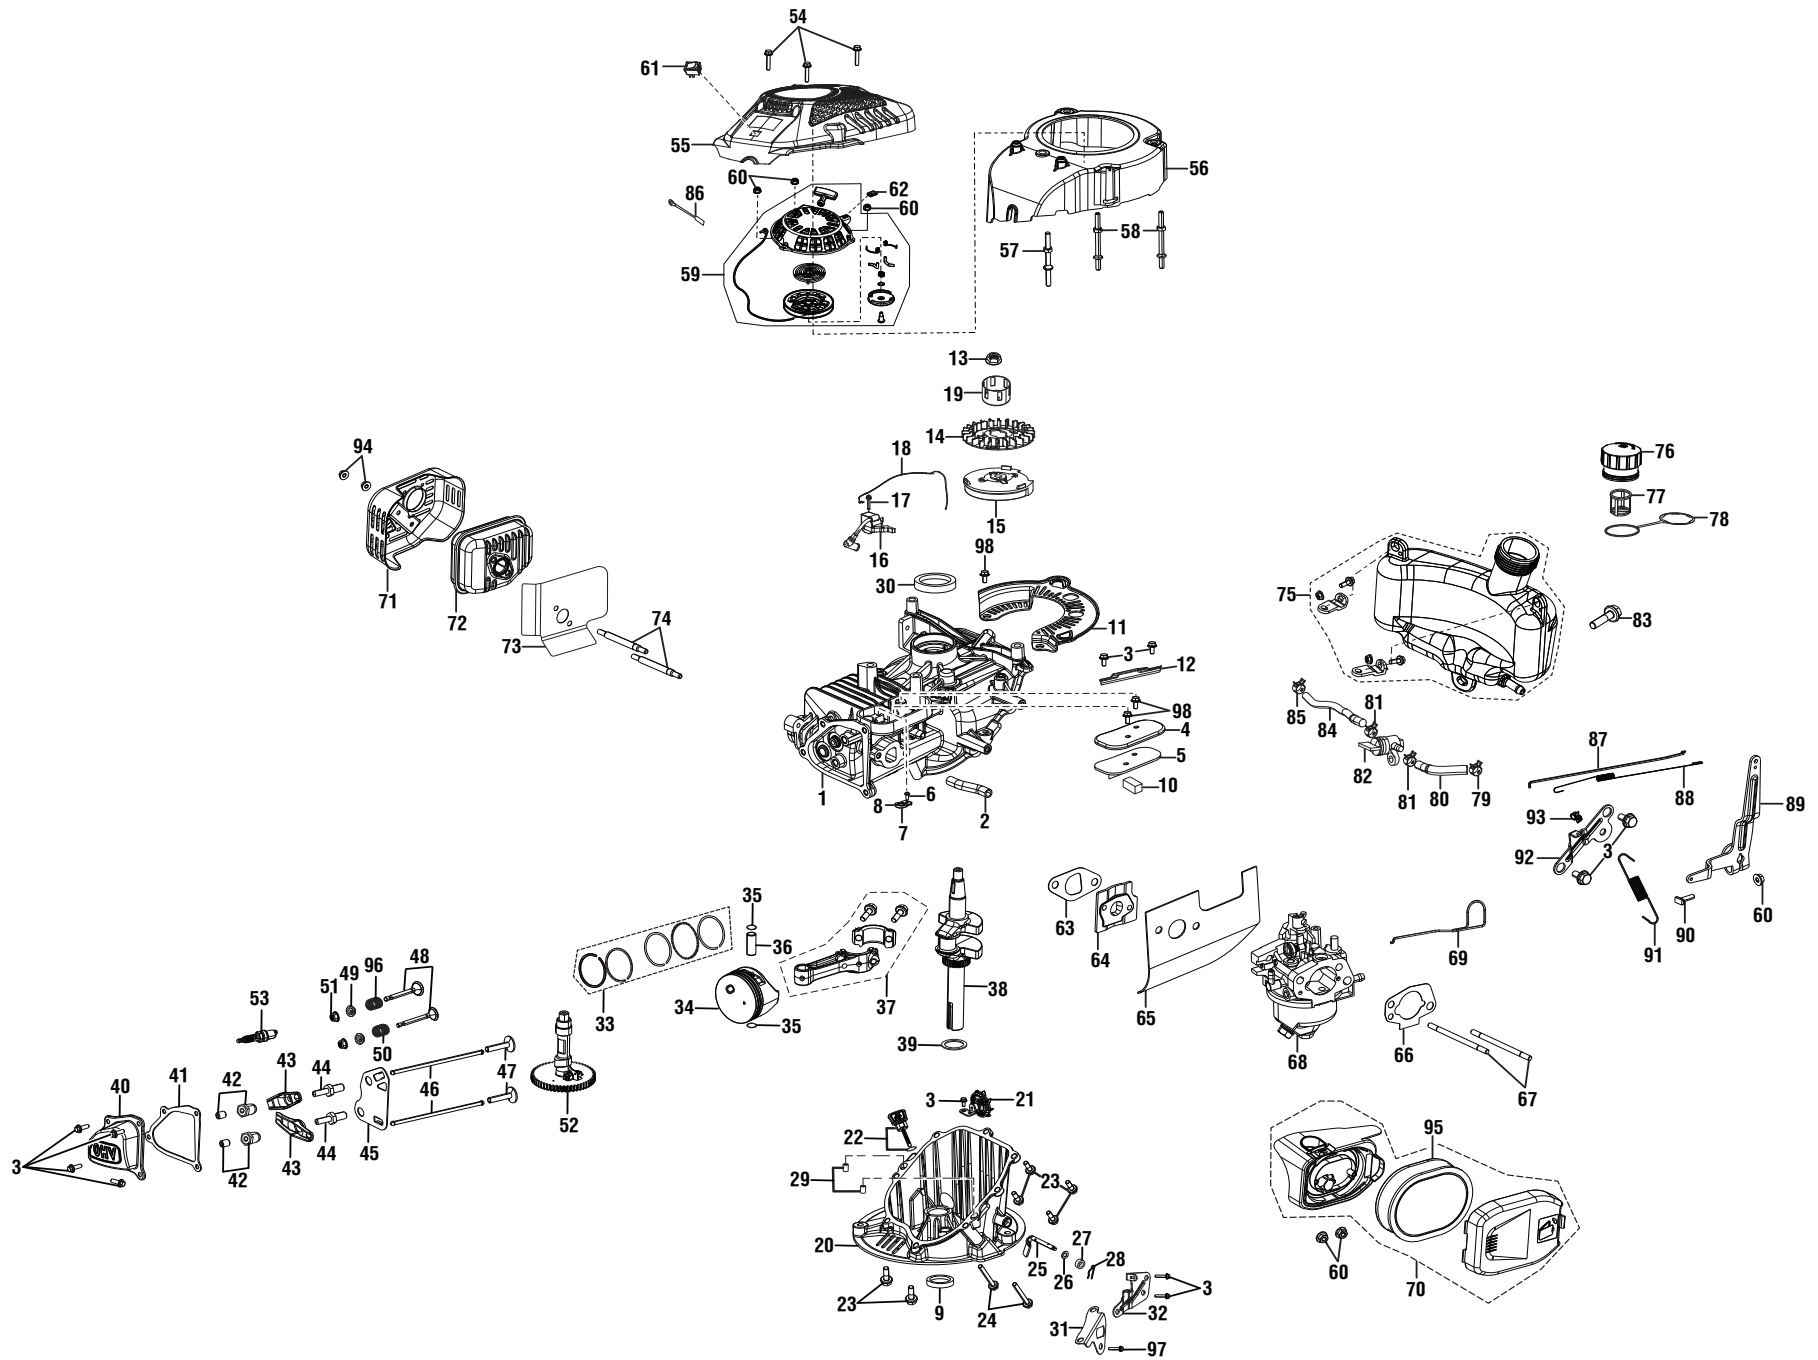

POWERSTROKE PRESSURE WASHER – ITEM NO. PS80519

POWERSTROKE PRESSURE WASHER – ITEM NO. PS80519

The item and manufacturing numbers will be found on a label attached to the engine plate. Always mention the item and manufacturing numbers in all correspondence regarding your **PRESSURE WASHER** or when ordering replacement parts.

KEY NO.	PART NUMBER	DESCRIPTION	QTY	KEY NO.	PART NUMBER	DESCRIPTION	QTY
1	11310-Z180230-0000	Crankcase Assembly (2014)	1	31	16757-Z020120-0000	Fuel Valve Holder	1
	11310-Z180230-YJA0	Crankcase Assembly (2015)	1	32	16921HZ180110-0000	Choke Plate	1
2	17004-Z180110-0000	Pipe	1	33	13200-Z180110-0000	Oil Ring Set (2014)	1
3	90007-0612-A1	Bolt	11		13200-Z180120-0000	Oil Ring Set (2015)	1
4	11333-Z180110-0000	Breathe Groove Cover Plate	1	34	13111-Z180210-0000	Piston (2014)	1
5	11332-Z180110-0000	Breathe Groove Gasket	1		13111-Z180310-0000	Piston (2015)	1
6	90103-0410-51	Bolt (Cross-Stitch)	1	35	13122-Z350110-0000	Piston Pin Clip	2
7	11321-Z180110-0000	Reed	1	36	13121-Z250110-0000	Piston Pin	1
8	12045-Z240110-0000	Valve Reed Stopping Plate	1	37	13010-Z180210-0000	Connecting Rod (2014)	1
9	90682-Z030120-0000	Oil Seal	1		13010-Z180220-0000	Connecting Rod (2015)	1
10	11331-Z180110-0000	Breathe Groove Strainer	1	38	13300-Z180410-0000	Crankshaft Assembly	1
11	19340-Z180110-0000	Lower Shield	1	39	90408-Z030210-0000	Washer	1
12	19340-Z180210-0000	Lower Shield	1	40	12411-Z180110-0000	Cylinder Head Cover	1
13	13501-Z010110-0000	Flywheel Nut	1	41	12004-Z180110-0000	Cylinder Head Cover Gasket	1
14	19352-Z180110-0000	Impeller	1	42	97002-Z240110-0000	Valve Adjusting Nut	2
15	13510-Z180210-0000	Flywheel Subassembly	1	43	14311-Z180110-0000	Valve Rocker	2
16	30400-Z180110-0000	Ignition Coil	1	44	14313-Z240110-0000	Valve Adjusting Bolt	2
17	90007-0630-A1	Bolt	1	45	14091-Z180110-0000	Plate Support	1
18	30423-Z250210-0000	Ignition Coil Wire	1	46	14071-Z180110-0000	Valve Lifter	2
19	28002-Z180110-0000	Starter Pulley	1	47	14081-Z240110-0000	Valve Tappet	2
20	11411-Z180210-0000	Crankcase Cover (2014)	1	48	12110-Z240110-0000	Valve	2
	11411-Z180220-YJA0	Crankcase Cover (2015)	1	49	12112-Z010110-0000	Valve Spring Seat	2
21	16400-Z180110-0000	Governor Gear Assembly	1	50	12103-Z240110-0000	Valve Spring	1
22	15010-Z240120-Q636	Dipstick Assembly	1	51	12101-Z010110-0000	Seal Guide	2
23	90007-0618-A1	Bolt	6	52	14200-Z180110-0000	Camshaft Assembly	1
24	90007-0650-A1	Bolt	2	53	30010-Z180110-0000	Spark Plug	1
25	16061-Z180110-0000	Governor Arm	1	54	90001-0520-01	Bolt	3
26	90408-Z010210-0000	Washer	1	55	80001-Z180210-SG00	Engine Housing	1
27	90682-Z030210-0000	Oil Seal	1	56	28110-Z180110-0000	Shroud	1
28	90501-Z010110-0000	Pin	1	57	28001-Z180210-0000	Stud	1
29	90502-0818-00	Pin	2	58	28001-Z180110-0000	Stud	2
30	90682-Z180110-0000	Oil Seal	1	59	28200-Z180110-0000	Recoil Starter Assembly (2014)	1
					28200-Z180120-0000	Recoil Starter Assembly (2015)	1